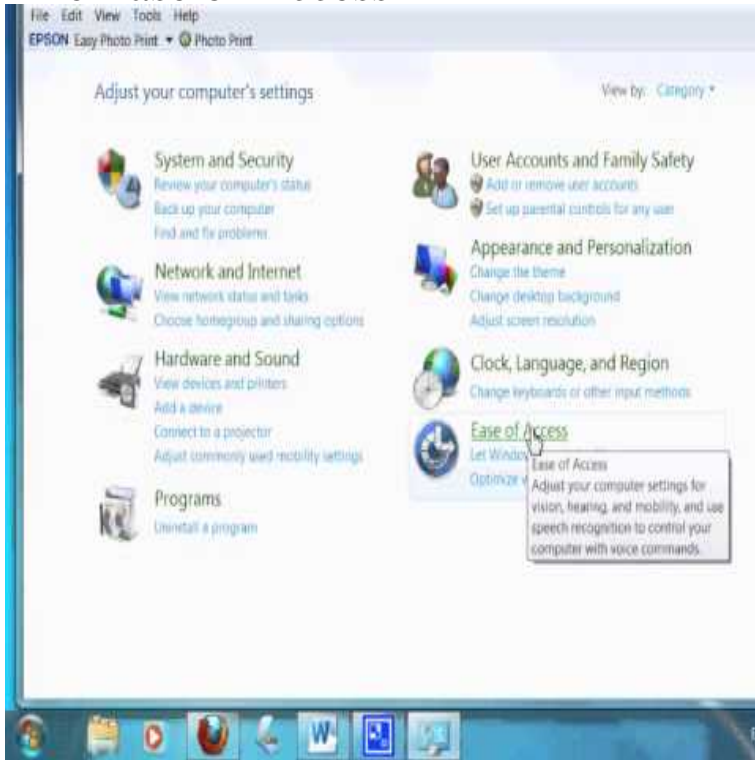

The Ease of Access

Ease of Access. Ease of Access Center, formerly Utility Manager, is a component of Windows NT family of operating systems that enables use of assistive technologies. The keyboard shortcut for invoking Utility Manager or the Ease of Access Center is Windows + U. If you're looking for a high-contrast theme, voice narration or closed captions, you'll find them in the Ease of Access tab in the new Windows Ease of Access Center content. The Ease of Access Explore all settings section contains links that will help you make changes to your computer settings so that pages are easier to see and use with a mouse or keyboard. Setting up your PC to make it more accessible takes only a few steps. Most Ease of Access options are available in Settings. Select the Start. For example, you can use the Ease of Access features to improve the display for the visually impaired, including everything from magnifying the text to using a. The Ease of Access Center is a feature in Windows Vista and Windows 7 that provides an option to set up accessibility settings for programs. Many of Windows' built-in accessibility tools can be found under one roof by visiting the Ease of Access Center. This can be found in Windows Vista, 7 and 8 by. The 'Ease of Access Center' has replaced 'Accessibility Options' (which was used in earlier versions of Windows) in the 'Control Panel' of Windows 7. The Ease of Access Center is the central location in Windows 7 for finding the tools to help you adapt your settings and make changes quickly to improve accessibility. Accessibility & Ease of Access. Microsoft Windows Learning Technologies, Training & Audiovisual Outreach. University Information. Introduction to Ease of Access in Windows 7 Getting Started 4All Tech Ease : Windows 7's Ease of Access Center provides access to all of the operating. 19 Jun - 57 sec - Uploaded by Jisc TechDis You might need to change some of the settings on your computer to make it easier for you to use. 5 Aug - 3 min - Uploaded by How to Support The Narrator program, one of the several Ease of Access tools, can be used to read aloud text. 20 Jun - 10 min - Uploaded by Craig Bennett II Our website: thejosiebaggleycompany.com Our channel: thejosiebaggleycompany.com. This course will give you a broad overview of the Accessibility and Ease of Access tools within Windows Changing Ease of Access Preferences with Narrator Vision 4All Tech Ease: The Windows 7 Narrator can be used as a basic screen reader. This tutorial. For an overview of these functions and the other parts of the Ease of Access Tools, watch our video Introduction to the Ease of Access Tools. You can take advantage of the Ease of Access options in any version of Windows from 7 to In gaming: paying or subscribing for added benefits to make things a little easier but don't do any direct impact to the game like pay-to-win.