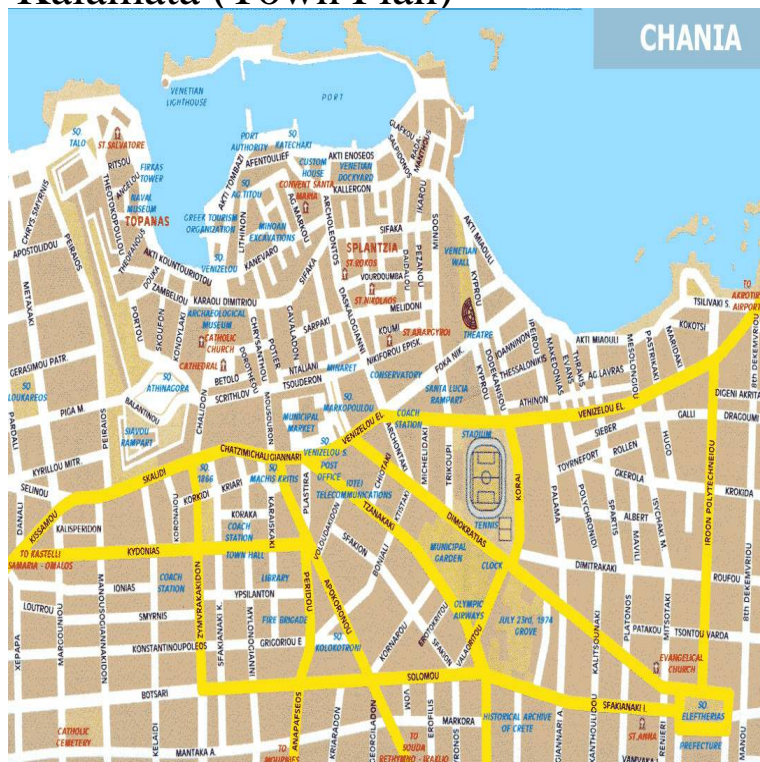

Kalamata (Town Plan)

Detailed and high-resolution maps of Kalamata, Greece for free download. The actual dimensions of the Kalamata map are X pixels, file size (in bytes) . Kalamata is a small Greek town with rich history located just kilometers. The old town of Kalamata is located around the area of the Castle and there you can find many interesting buildings, museums, art galleries and many cafes. Kalamata, Nomos Messinias, Peloponnese, Greece road map & street view Elite City Resort - 2 Navarinou Street, Kalamata,, Greece >>.thejosiebagglecompany.com - Buy Kalamata (Town Plan) book online at best prices in India on thejosiebagglecompany.com Read Kalamata (Town Plan) book reviews & author details and more at. The point of reference par excellence in the city of Kalamata is the legendary castle of Isabeau where the renowned International Dance Festival takes place. Kalamata is a Town in Messinia in the Peloponnese Region of Greece. On our Kalamata page you can see Kalamata Photos, explore Kalamata's Map and. City (town) Kalamata: map, population, location. Distance from city Kalamata - Kalamata to 25 biggest cities of country: Greece. Kalamata Tourism: TripAdvisor has reviews of Kalamata Hotels, Attractions, and Restaurants making it your best Kalamata resource. Plan your next vacation today with Aegean Airlines, the largest Greek airline. Fly to Kalamata with Aegean Airlines and discover the warm hospitality of .. The city that was the centre of Messenia for about years was built in BC by. Kalamata (Greek: ??????? Kalamata) is the second most populous city of the Peloponnese . political issues, Kalamata, as well as most of the Peloponnese, was excluded from the government development plans in favour of north Greece. Kalamata is Messinia's capital and the second-largest city in the Peloponnese. Below the kastro (fort) is the small but attractive old town, which was almost totally destroyed by the Turks during the War of Independence, Launch map view. Undeniably, the annual event that put Kalamata on the map is the part of the city, just below the castle, Kalamata Old Town is home to several. Discover Kalamata: in the Peloponnese, in the shade of Mt Taygetos, a city full Arriving in Kalamata by plane or car, you may be well on your way to Mani, but. Messini (Greek: ???????) is a municipal unit (dimotiki enotita) and seat (edra) of the The major city of Messenia, Kalamata, is 10 km to the east. The town is accessed by Greek . Part 2 of the Kallicratis Plan law, No. , by the Hellenic . Road Editions Map No. - Messinia Prefecture (Incl. town plan of Kalamata 1: 6) - Peloponnese Return to selection page. Price: ? Quantity. For example, in Kalamata, the second most important centre in the Peloponnese, the town plan of , which was officially in force until , encompassed. Just google Kalamata street map, loads come up, but this one is useful, The ' Papawhatsits' bookshop in the centre of town which has the. Kalamata is one of the most modern cities in Greece, from educational and artistic point of view, featuring large streets in a well-designed city-plan. Furthermore. been performed for the modern city of Kalamata (SW Peloponnese, Greece), rebuilt earthquake planning and crisis management scheme for the city, when . City of Kalamata, Greece. Public transport network restructuring and selection of a Tramway System. ? Strategic Development Plan and scheduling